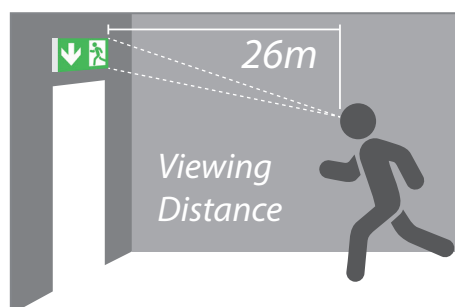

Dimensions