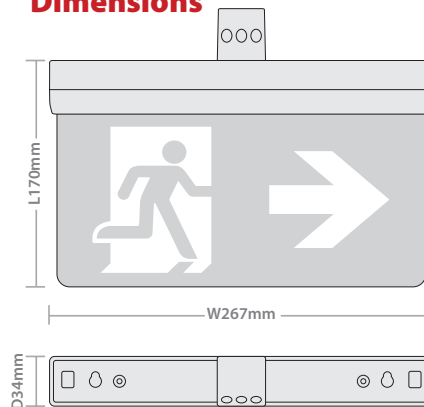

5-IN-1

MULTI-POSITIONAL EXIT SIGN

Our 5 in 1 LED Emergency Exit Sign is incredibly versatile and can be mounted in 5 different ways, without any additional accessories. Can be configured for maintained or non-maintained operation.

Features

- Ceiling, wall and 90° flag mounting
- Suspended and recessed mounting kits included
- Choice of legend (supplied separately)
- Latest LiFeP04 battery technology

Specification

Material:	Polycarbonate (Legend - Acrylic)
Colour Temperature:	6000K
Colour Finish:	Green & White
CRI	Ra>70
LED Lifetime:	L70B50 40,000 Hrs
Power Factor:	0.5
Emergency Battery Type:	LifeP04
IP Rating:	IP20
IK Rating:	IK20
Working Temperature:	0°C to 40°C
Electrical Class:	Class II
Guarantee:	2 Years

Dimensions

Product Code	Description	Wattage	Lumen Output	Net Weight (kg)	Barcode
MPESPW	5 In 1 Emergency Exit Sign Excluding Legend	1W/2W	60 lm	0.33	5055807620574
MPELUPW	5 In 1 Exit Legend Up	-	-	0.14	5055807620567
MPELDPW	5 In 1 Exit Legend Down	-	-	0.14	5055807620543
MPELLRPW	5 In 1 Exit Legend Right / Left	-	-	0.14	5055807620550