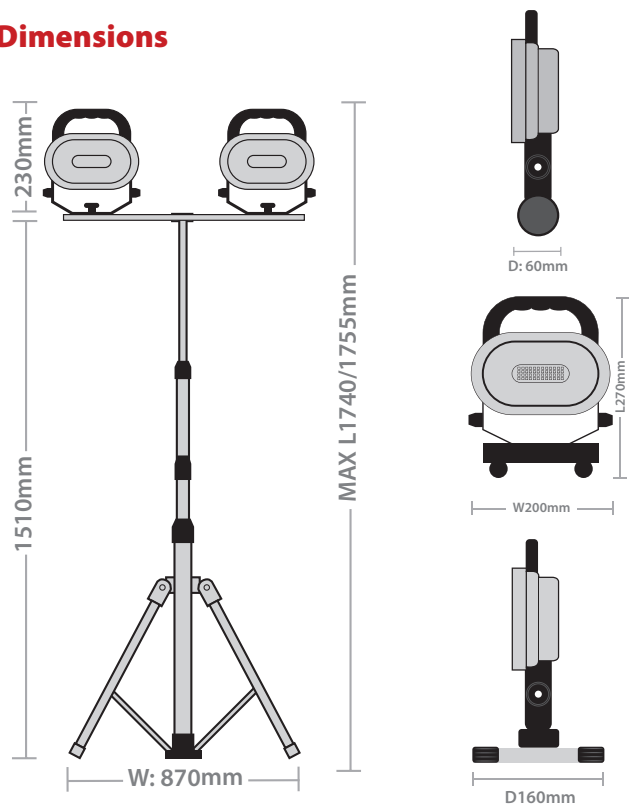

GARRISON

HAND HELD AND TRIPOD WORK LIGHTS

Garrison is a versatile range of worklights. Compact and lightweight, the efficient heads offer exceptional value for money.

Features

- Hand-held or single and twin tripod worklights
- Height adjustable tripod
- Tripods have adjustable heads to direct the light
- Pre-wired with 1.8m cable on GLH18 and 3m cable on GLW118 / GLW218 all with a 16A 110V plug

Specification

Material:	Body: ABS Lens: Glass Tripod: Steel
Colour Temperature:	6500K
Colour Finish:	Yellow
CRI	Ra>75
LED Lifetime:	L70B50 25,000 Hrs
IP Rating:	IP54
IK Rating:	IK05
Working Temperature:	-20°C to 50°C
Power Factor	0.9
Electrical Class:	Class I
Guarantee:	3 Years

Dimensions

Product Code	Description	Wattage	Lumen Output	Efficacy	Net Weight	Barcodes
GLH18	Hand Held Work Light	18W	1500 lm	83 lm/W	1.25	5055807620024
GLW118	Tripod Work Light - Single Head	1x18W	1500 lm	83 lm/W	3.4	5055807620031
GLW218	Tripod Work Light - Twin Head	2x18W	3000 lm	83 lm/W	4.8	5055807620048