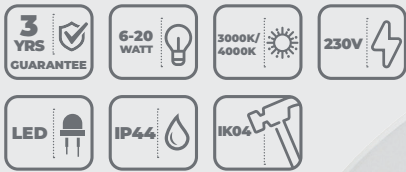

ORBIT

ULTRA-SLIM CIRCULAR DOWNLIGHTS

**ULTRA
SLIM**