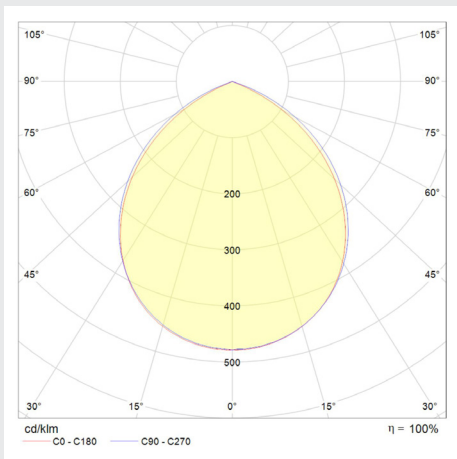

Product Code	Description	Wattage
ORB6D-DVR	Orbit Phase Cut Dimmable Driver for ORB6	6W
ORB12D-DVR	Orbit Phase Cut Dimmable Driver for ORB12	12W
ORB15D-DVR	Orbit Phase Cut Dimmable Driver for ORB15	15W
ORB18D-DVR	Orbit Phase Cut Dimmable Driver for ORB18	18W
ORB20D-DVR	Orbit Phase Cut Dimmable Driver for ORB20	20W

Product Code	Description	Emergency Battery Type
TITANX/4/KIT	Titan X remote Emergency 4W	LiFeP04
TITANX/4/KIT/ST	Titan X remote Emergency 4W Self Test	LiFeP04

Maximum Fittings Per Circuit

Automatic Circuit Breaker Type:	B6	B10	B13	B16	B20	C10	C13	C16	C20
Rated Current:	6A	10A	13A	16A	20A	10A	13A	16A	20A
Cable (mm):	1.5	1.5	1.5	1.5	1.5	1.5	1.5	1.5	2.5
ORBIT Downlights	20	33	43	53	66	33	43	53	66

Light Distribution Curve

www.redarrowelectrical.co.uk

ENERGY STAR
Red Arrow
Orbit

A
B
C
D
E
F
G

6-20
kWh/1000h

2021 No. 1095