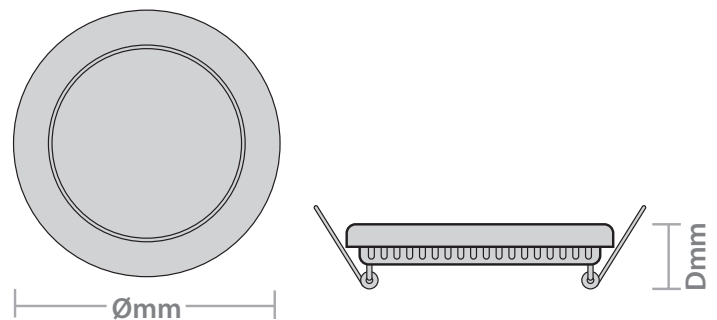

### Specification

<b>Material:</b>	Bezel: Die-Cast Aluminium Diffuser: TP(b) rated PS
<b>Colour Temperature:</b>	3000K, 4000K & 6000K
<b>Colour Finish</b>	White 9016
<b>CRI</b>	Ra>80
<b>LED Lifetime:</b>	L70B50 30,000 Hrs
<b>IP Rating:</b>	IP44 (from below ceiling)
<b>IK Rating:</b>	IK04
<b>Working Temperature:</b>	-10°C to 50°C
<b>Power Factor</b>	0.9
<b>Electrical Class</b>	Class II
<b>Guarantee:</b>	3 Years

### Dimensions

Product Code	Dimensions	Cut Out
<b>ORB6</b>	Ø: 120mm, D: 30mm	108 mm
<b>ORB12</b>	Ø: 170mm, D: 34mm	157 mm
<b>ORB15</b>	Ø: 200mm, D: 34mm	180 mm
<b>ORB18</b>	Ø: 225mm, D: 34mm	205 mm
<b>ORB20</b>	Ø: 240mm, D: 35mm	220 mm