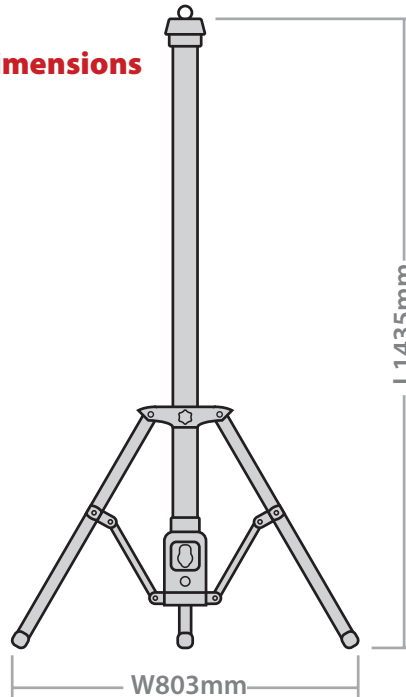

UPLIGHT

WORKSPACE LIGHTING

This innovative 110V Uplight features a high lumen output and 360° light distribution, making it an efficient solution for site lighting.

Features

- High light output, ideal for large spaces
- Emergency version, switchable to prevent discharge during storage
- Aux socket for interlinking or power tools
- Convenient carry strap

Specification

Material:	ABS + Polycarbonate
Colour Temperature:	6500K
Colour Finish:	Yellow
CRI	Ra>80
LED Lifetime:	L70B50 35,000 Hrs
IP Rating:	IP54
IK Rating:	IK07
Working Temperature:	-20°C to 40°C (Emergency version 0°C to 40°C)
Power Factor	>0.9
Electrical Class:	Class I
Emergency Battery Type:	Ni-Cd
Guarantee:	2 Years

Dimensions

Product Code	Description	Wattage	Lumen output	Emergency Lumen Output	Efficacy	Net Weight	Barcodes
ULS72YPW	Uplight with 3m cable + 16A plug/socket	72W	7920 lm	-	110 lm/W	3.16	5055807620482
ULE72YPW	Uplight Emergency with 3m cable + 16A plug/socket	72W	7920 lm	350 lm	110 lm/W	3.34	5055807620475