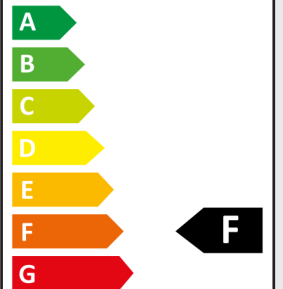

Specification

Material:	ABS + Polycarbonate
Colour Temperature:	6500K
Colour Finish:	Yellow
CRI	Ra>80
LED Lifetime:	L70B50 35,000 Hrs
IP Rating:	IP54
IK Rating:	IK07
Working Temperature:	-20°C to 40°C (Emergency version 0°C to 40°C)
Power Factor	>0.9
Electrical Class:	Class I
Emergency Battery Type:	Ni-Cd
Guarantee:	2 Years

Dimensions

Product Code	Description	Wattage	Lumen output	Emergency Lumen Output	Efficacy	Net Weight	Barcodes
ULS72YPW	Uplight with 3m cable + 16A plug/socket	72W	7920 lm	-	110 lm/W	3.16	5055807620482
ULE72YPW	Uplight Emergency with 3m cable + 16A plug/socket	72W	7920 lm	350 lm	110 lm/W	3.34	5055807620475

Light Distribution Curve

www.redarrowelectrical.co.uk

Red Arrow Uplight

72 kWh/1000h