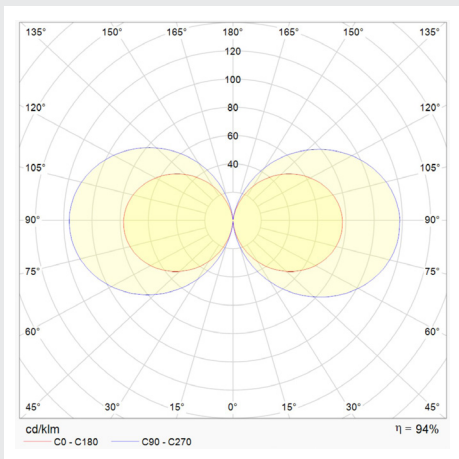

Light Distribution Curve