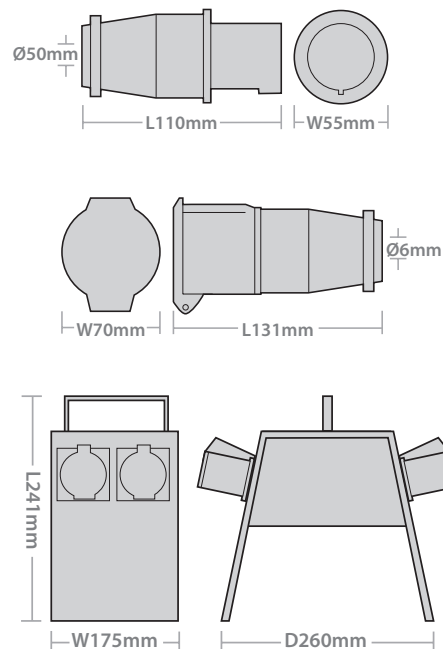

110V ACCESSORIES

SPLITTER BOX & COUPLERS

Our site lighting range includes useful accessories to complete any project. The range includes a splitter box, plug, coupler and a handy extension cable.

Features

- Splitter box with 4 outputs and pre-wired 5m supply cable
- Handy pre-wired extension cable
- Separate plug and couplers for versatility

Specification

Material:	Plug & Couplers: Polypropylene Splitter Box: Steel Cable: HOVV-F 3G 1.5mm ²
Colour Finish:	Yellow
IP Rating:	IP44
Electrical Class:	Class I
Guarantee:	1 Year

Dimensions

Product Code	Description	Rating	Net Weight	Barcodes
LFUK4S	Splitter Box - 4 x 16A-110V	16A	2.7	5055807608343
IP16A	Industrial Plug 110V	16A	0.09	5055807605779
IC16A	Industrial Coupler 110V	16A	0.12	5055807605731
SE15	14m - 3 x 1.5mm Extension Cable 110V c/w plug & coupler	16A	1.6	5055807610513