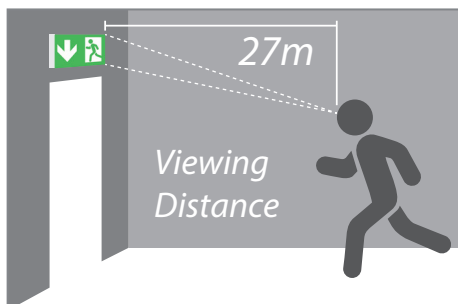

Specification

Material:	Body: Steel Legend: Polycarbonate
Colour Temperature:	6000K
Colour Finish:	Green & White
CRI	Ra70
LED Lifetime:	L70B50 50,000 Hrs
IP Rating:	IP20
Working Temperature:	0°C to 40°C
Emergency Battery Type:	Ni-Cd
Electrical Class:	Class: I
Guarantee:	1 Year