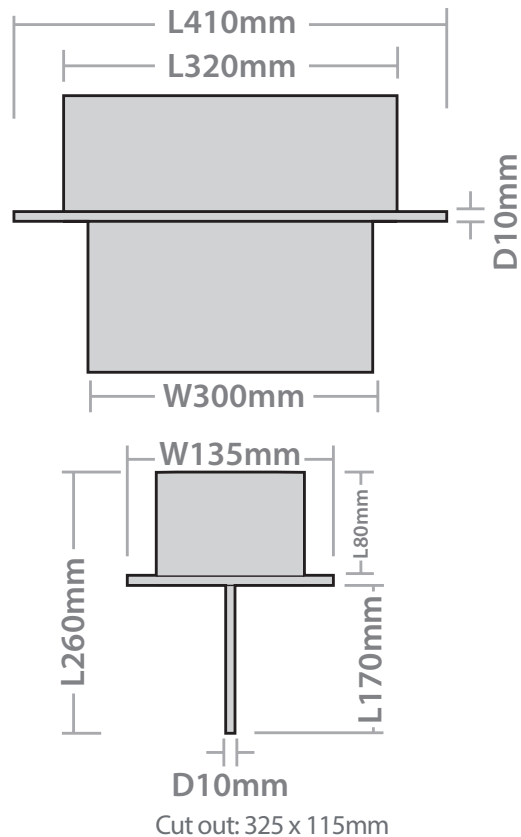

## RECESSED BLADE STYLE EXIT SIGN

Designed for recessed applications, particularly retrofit, the 502B exit sign features a high quality legend blade. The housing has fully adjustable brackets suitable for use in different ceiling thicknesses.

### Features

- Recessed mounting with fully adjustable brackets, fixed from below
- Supplied with high quality Up Arrow Legend
- Choice of other legends to order

### Specification

<b>Material:</b>	Body: Steel Legend: Polycarbonate
<b>Colour Temperature:</b>	6000K
<b>Colour Finish:</b>	Green & White
<b>CRI</b>	Ra70
<b>LED Lifetime:</b>	L70B50 50,000 Hrs
<b>IP Rating:</b>	IP20
<b>Working Temperature:</b>	0°C to 40°C
<b>Emergency Battery Type:</b>	Ni-Cd
<b>Electrical Class:</b>	Class: I
<b>Guarantee:</b>	1 Year

### Dimensions

Product Code	Description	Wattage	Lumen Output	Net Weight (kg)	Barcode
LFACLED502B	Exit Sign with Blade Arrow Up	3.3W	61 lm	1.94	5055807607902
EB	Exit Blade Arrow Left / Right	-	-	0.34	5055807603324
EB-D	Exit Blade Arrow Down	-	-	0.64	5055807616560
EB-U	Exit Blade Arrow Up	-	-	0.64	5055807612586