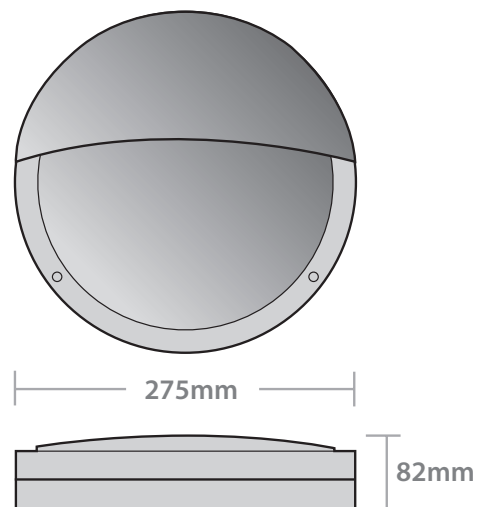

DBR

DIE-CAST IP65 BULKHEAD

The timeless classic design of DBR bulkheads make them suitable for virtually any general outdoor area lighting application. Available as a full diffuser or stylish eyelid version, both can be specified with integral emergency and photocell as options.

Specification

Material:	Body: Die-Cast Aluminium Diffuser: Polycarbonate
Colour Temperature:	4000K
Colour Finish:	Black
CRI	Ra>80
LED Lifetime:	L70B50 50,000 Hrs
IP Rating:	IP65
IK Rating:	IK10
Working Temperature:	-20°C to 45°C (EM 0°C to 45°C)
Power Factor	>0.9
Emergency Battery Type	LiFePO4
Electrical Class	Class I
Guarantee:	5 Years (Emergency Batteries 3 Year)

Dimensions

Product Code	Description	Wattage	Lumen Output	Emergency Lumen Output	Efficacy	Weight (Kg)	Barcodes
DBR18	Die Cast Bulkhead	18W	1400 lm	-	78 lm/W	1.25	5055807615242
DBR18E	Die Cast Bulkhead c/w 3Hr Emergency	18W	1400 lm	220 lm	78 lm/W	1.45	5055807615259
DBR18PC	Die Cast Bulkhead c/w Photocell	18W	1400 lm	-	78 lm/W	1.25	5055807617055
DBR18EPC	Die Cast Bulkhead c/w 3Hr Emergency & Photocell	18W	1400 lm	220 lm	78 lm/W	1.45	5055807617048
DBRE18	Die Cast Bulkhead Eyelid	18W	1400 lm	-	78 lm/W	1.40	5055807615266
DBRE18E	Die Cast Bulkhead Eyelid c/w 3Hr Emergency	18W	1400 lm	220 lm	78 lm/W	1.60	5055807615273
DBRE18PC	Die Cast Bulkhead Eyelid c/w Photocell	18W	1400 lm	-	78 lm/W	1.40	5055807617079
DBRE18EPC	Die Cast Bulkhead Eyelid c/w 3Hr Emergency & Photocell	18W	1400 lm	220 lm	78 lm/W	1.60	5055807617062