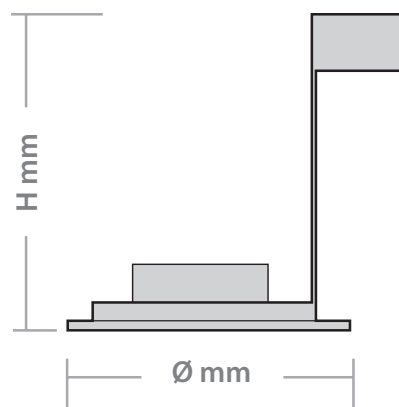

HOOP

GU10 STEEL DOWNLIGHT

Hoop delivers outstanding value for money for a GU10 downlight. Featuring steel bezels and available in Fixed and Tilt options in 4 colour finishes.

Features

- Value for money GU10 downlight
- Fixed & Tilt options available
- Choice of white, chrome, satin chrome and brass finish
- Supplied with pre-wired lampholder and terminal block mounting bracket
- Recommended for use with Red Arrow GU10 LED lamps (order separately)

Specification

Material:	Bezel: Steel
IP Rating:	IP20
Electrical Class:	Class I
Guarantee:	1 Year

Dimensions

Product	Dimensions	Cut Out
Fixed	H: 100mm, Ø: 80mm	Ø57mm
Tilt	H: 95mm, Ø: 88mm	Ø67mm

Product Code	Description	Colour Finish	Weight (Kg)	Barcode
HS/FW	Hoop Fixed	White	0.09	5055807621700
HS/FC	Hoop Fixed	Chrome	0.09	5055807621717
HS/FSC	Hoop Fixed	Satin Chrome	0.09	5055807621724
HS/FB	Hoop Fixed	Brass	0.09	5055807621731
HS/TW	Hoop Tilt	White	0.14	5055807621748
HS/TC	Hoop Tilt	Chrome	0.14	5055807621755
HS/TSC	Hoop Tilt	Satin Chrome	0.14	5055807621762
HS/TB	Hoop Tilt	Brass	0.14	5055807621779